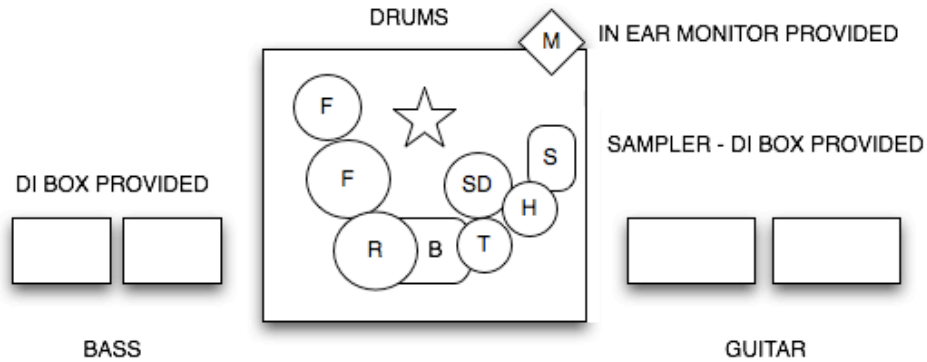

# MONSTERS OF MOECK

ARTIST WILL PROVIDE DIRECT FOR BASS AMP, DIRECT BOX FOR SAMPLER. 4 MONITOR MIXES ARE NEEDED. DRUMMER PROVIDES IN EAR MONITOR FOR HIMSELF. (IF A DIRECT LINE IS NOT POSSIBLE, A FLOOR WEDGE CAN BE USED)